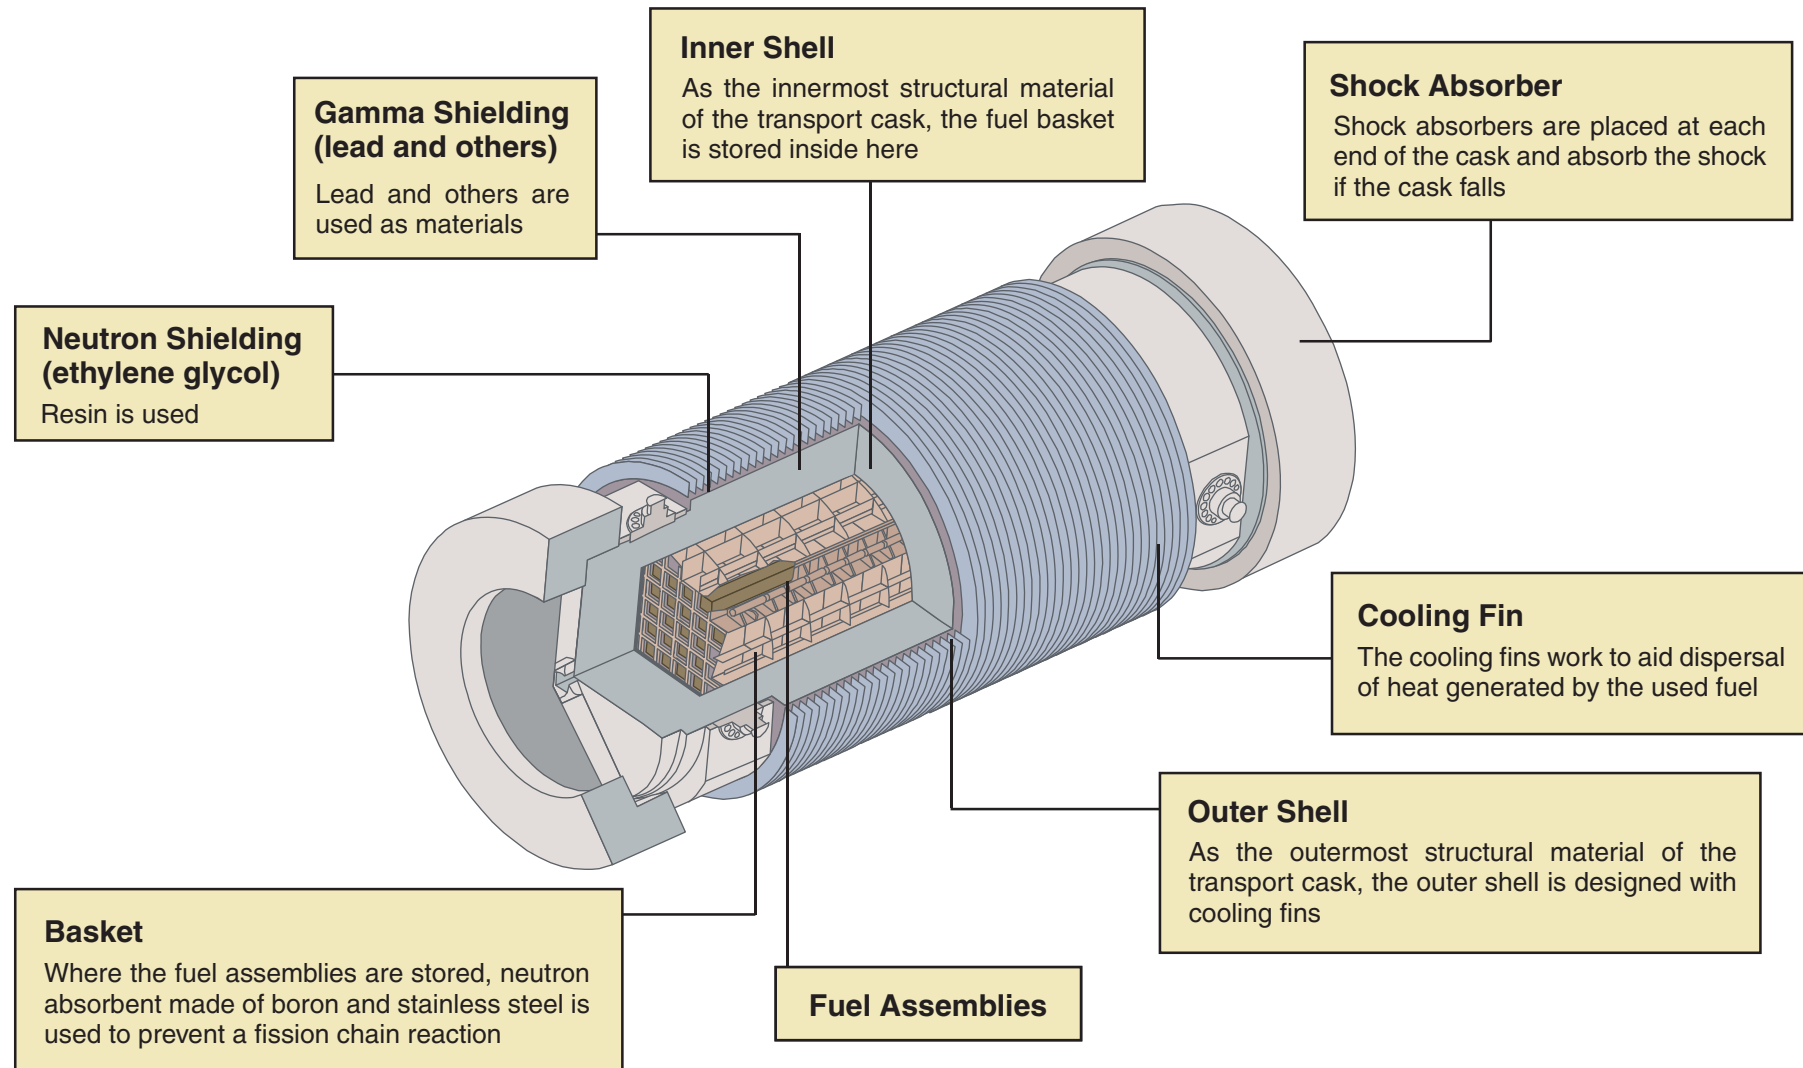

Transport Casks for Spent Fuel (Cask)

(Note) Figure shown is NFT-38B(Dry Cask) used for domestic transport.