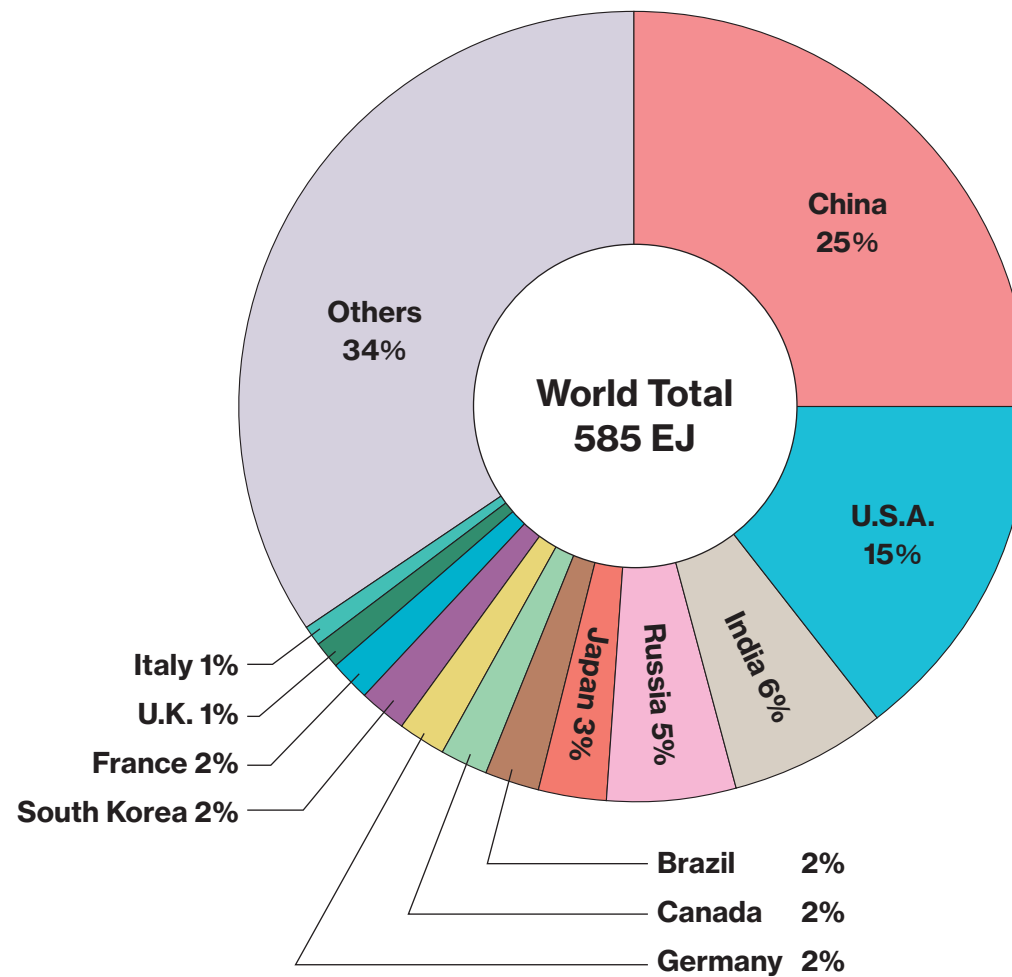

World Population and Energy Supply Amount

World Population by Country (2020)

Primary Energy Supply Amount by World Population by Country (2020)

(Note) Figures may not add up to the totals due to rounding.
Btoe: billion tons of oil equivalent