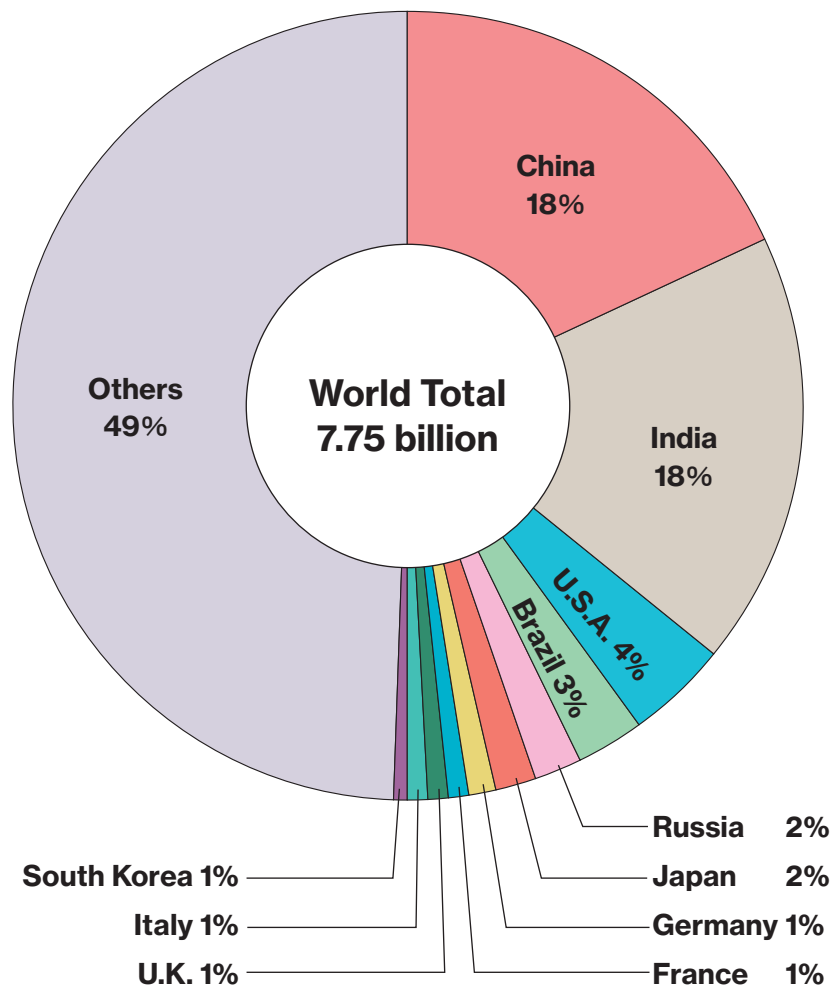

World Population and Energy Supply Amount

World Population by Country (2020)

Primary Energy Supply Amount by World Population by Country (2020)

(Note) Figures may not add up to the totals due to rounding.
Btoe: billion tons of oil equivalent